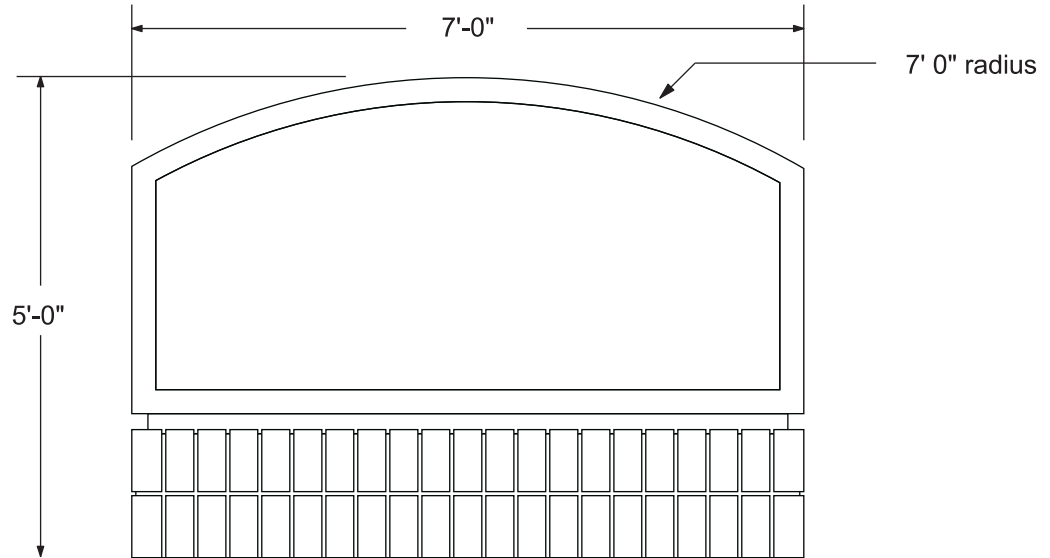

End View

Front and Back View

Standard Model #33
Size: 5' 0" x 7' 0"
Overall Sq/Ft: 35
Date: 5/19/2003
Scale: 1/2" = 12"

Notes:

Copyright Notice ©

This drawing and all reproductions thereof are the property of **Peachtree City Foamcraft** and may not be reproduced, published, changed or used in any way without written consent.