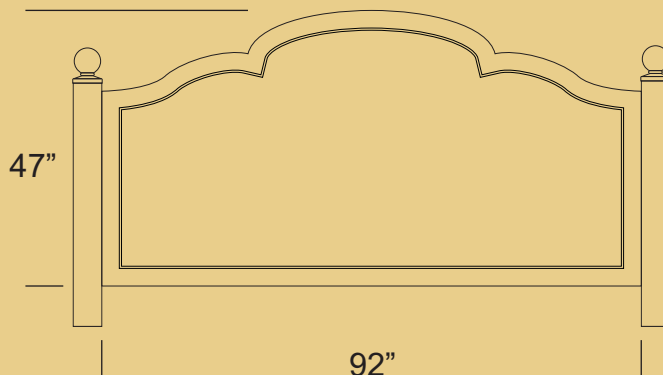

Victorian Style

Sign Add-Ons

Available Options at Additional Cost

Painted Cap Painted Outer Border Gold Leaf Cap

1x2
4" x 4" Posts

1.5x3
4" x 4" Posts

2x4
4" x 4" Posts

2.5x5
4" x 4" Posts

3x6
4" x 4" Posts

4x8
5" x 5" Posts