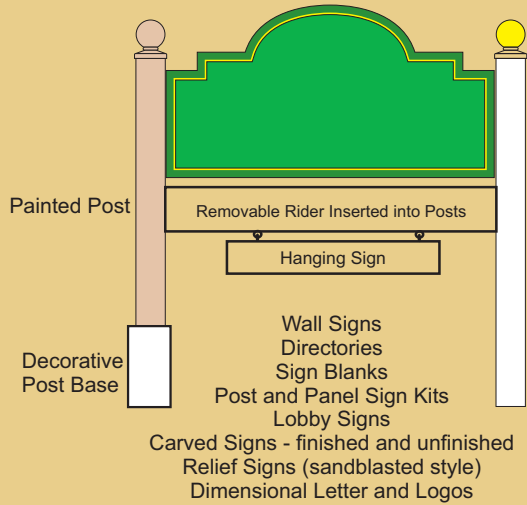

Victorian Style

Sign Add-Ons

Available Options at Additional Cost

Painted Cap Painted Outer Border Gold Leaf Cap

1x2
4" x 4" Posts

1.5x3
4" x 4" Posts

2x4
4" x 4" Posts

2.5x5
4" x 4" Posts

3x6
4" x 4" Posts

4x8
5" x 5" Posts