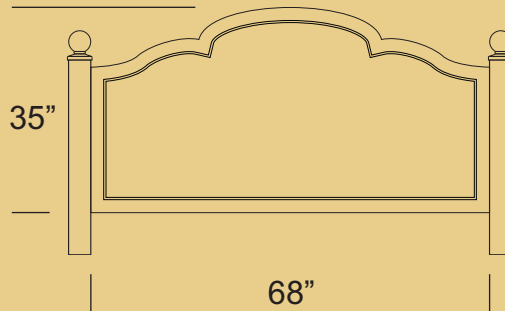

Victorian Style

Sign Add-Ons

Available Options at Additional Cost

Painted Cap Painted Outer Border Gold Leaf Cap

1x2
4" x 4" Posts

1.5x3
4" x 4" Posts

2x4
4" x 4" Posts

2.5x5
4" x 4" Posts

3x6
4" x 4" Posts

4x8
5" x 5" Posts