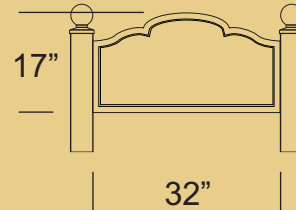

Victorian Style

Sign Add-Ons

Available Options at Additional Cost

Painted Cap Painted Outer Border Gold Leaf Cap

1x2
4" x 4" Posts

1.5x3
4" x 4" Posts

2x4
4" x 4" Posts

2.5x5
4" x 4" Posts

3x6
4" x 4" Posts

4x8
5" x 5" Posts