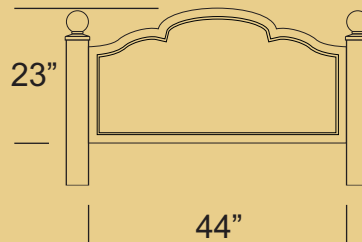

Victorian Style

Sign Add-Ons

Available Options at Additional Cost

Painted Cap Painted Outer Border Gold Leaf Cap

1x2
4" x 4" Posts

1.5x3
4" x 4" Posts

2x4
4" x 4" Posts

2.5x5
4" x 4" Posts

3x6
4" x 4" Posts

4x8
5" x 5" Posts