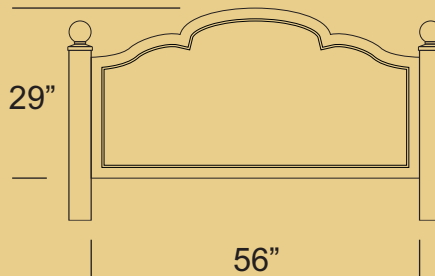

Victorian Style

Sign Add-Ons

Available Options at Additional Cost

Painted Cap Painted Outer Border Gold Leaf Cap

1x2
4" x 4" Posts

1.5x3
4" x 4" Posts

2x4
4" x 4" Posts

2.5x5
4" x 4" Posts

3x6
4" x 4" Posts

4x8
5" x 5" Posts