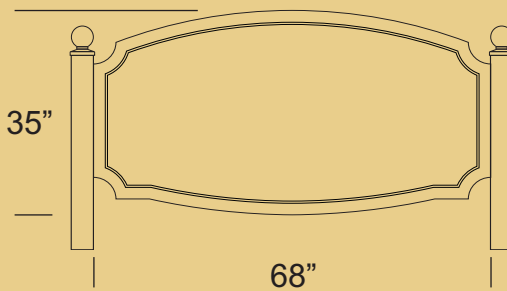

## Sign Add-Ons

Available Options at Additional Cost

Painted Cap      Painted Outer Border      Gold Leaf Cap

1x2  
4" x 4" Posts

1.5x3  
4" x 4" Posts

2x4  
4" x 4" Posts

2.5x5  
4" x 4" Posts

3x6  
4" x 4" Posts

4x8  
5" x 5" Posts