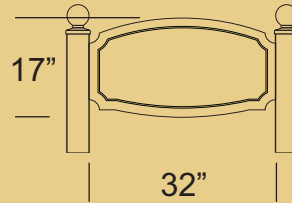

## Sign Add-Ons

Available Options at Additional Cost

Painted Cap      Painted Outer Border      Gold Leaf Cap

1x2  
4" x 4" Posts

1.5x3  
4" x 4" Posts

2x4  
4" x 4" Posts

2.5x5  
4" x 4" Posts

3x6  
4" x 4" Posts

4x8  
5" x 5" Posts