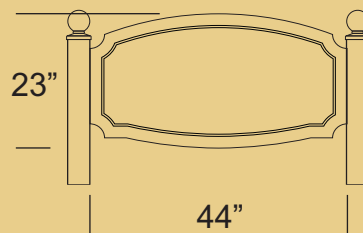

## Sign Add-Ons

Available Options at Additional Cost

Painted Cap      Painted Outer Border      Gold Leaf Cap

1x2  
4" x 4" Posts

1.5x3  
4" x 4" Posts

2x4  
4" x 4" Posts

2.5x5  
4" x 4" Posts

3x6  
4" x 4" Posts

4x8  
5" x 5" Posts