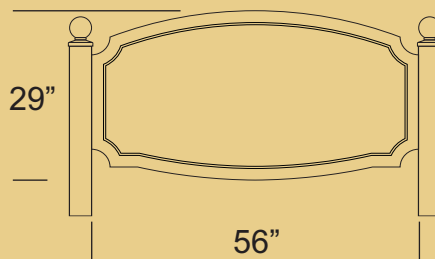

## Sign Add-Ons

Available Options at Additional Cost

Painted Cap      Painted Outer Border      Gold Leaf Cap

1x2  
4" x 4" Posts

1.5x3  
4" x 4" Posts

2x4  
4" x 4" Posts

2.5x5  
4" x 4" Posts

3x6  
4" x 4" Posts

4x8  
5" x 5" Posts