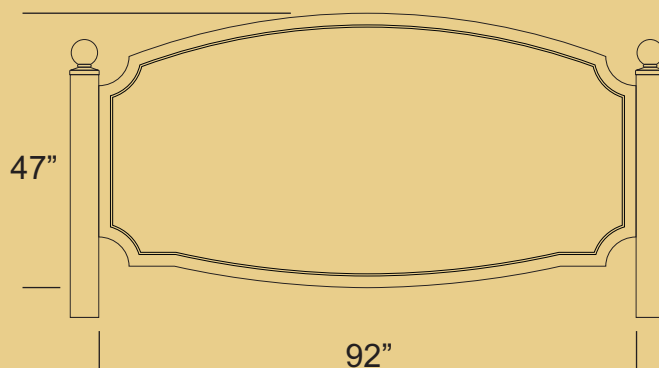

## Sign Add-Ons

Available Options at Additional Cost

Painted Cap      Painted Outer Border      Gold Leaf Cap

1x2  
4" x 4" Posts

1.5x3  
4" x 4" Posts

2x4  
4" x 4" Posts

2.5x5  
4" x 4" Posts

3x6  
4" x 4" Posts

4x8  
5" x 5" Posts