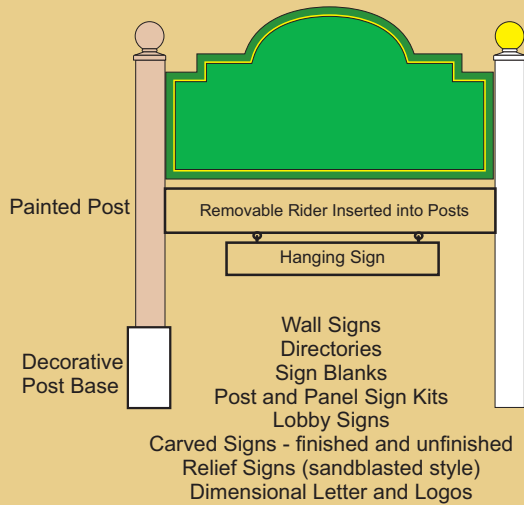

# Revere Style

## Sign Add-Ons

Available Options at Additional Cost

Painted Cap      Painted Outer Border      Gold Leaf Cap

1x2  
4" x 4" Posts

1.5x3  
4" x 4" Posts

2x4  
4" x 4" Posts

2.5x5  
4" x 4" Posts

3x6  
4" x 4" Posts