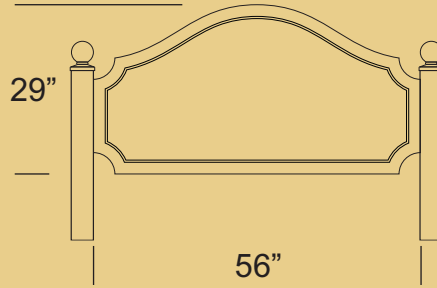

Franklin Style

Sign Add-Ons

Available Options at Additional Cost

Painted Cap Painted Outer Border Gold Leaf Cap

1x2
4" x 4" Posts

1.5x3
4" x 4" Posts

2x4
4" x 4" Posts

2.5x5
4" x 4" Posts

3x6
4" x 4" Posts

4x8
5" x 5" Posts