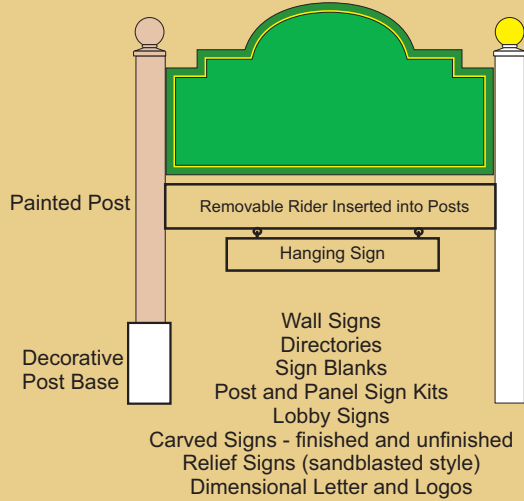

Franklin Style

Sign Add-Ons

Available Options at Additional Cost

Painted Cap Painted Outer Border Gold Leaf Cap

1x2
4" x 4" Posts

1.5x3
4" x 4" Posts

2x4
4" x 4" Posts

2.5x5
4" x 4" Posts

3x6
4" x 4" Posts

4x8
5" x 5" Posts