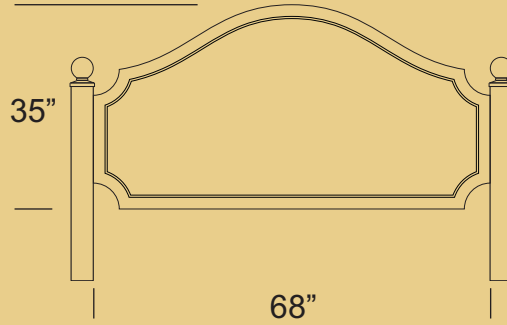

Franklin Style

Sign Add-Ons

Available Options at Additional Cost

Painted Cap Painted Outer Border Gold Leaf Cap

1x2
4" x 4" Posts

1.5x3
4" x 4" Posts

2x4
4" x 4" Posts

2.5x5
4" x 4" Posts

3x6
4" x 4" Posts

4x8
5" x 5" Posts