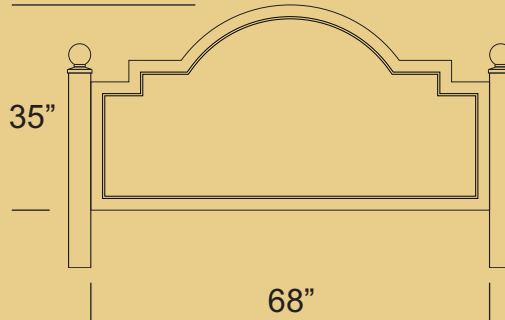

Colonial Style

Sign Add-Ons

Available Options at Additional Cost

Painted Cap Painted Outer Border Gold Leaf Cap

1x2
4" x 4" Posts

1.5x3
4" x 4" Posts

2x4
4" x 4" Posts

2.5x5
4" x 4" Posts

3x6
4" x 4" Posts

4x8
5" x 5" Posts