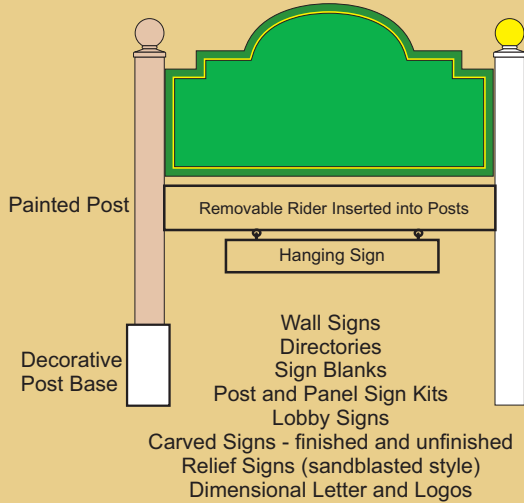

Colonial Style

Sign Add-Ons

Available Options at Additional Cost

Painted Cap Painted Outer Border Gold Leaf Cap

1x2
4" x 4" Posts

1.5x3
4" x 4" Posts

2x4
4" x 4" Posts

2.5x5
4" x 4" Posts

3x6
4" x 4" Posts

4x8
5" x 5" Posts