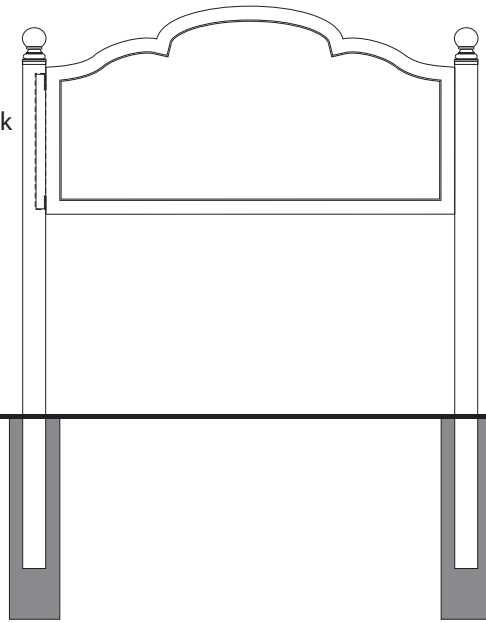

## SNAP LOCK SYSTEM

Snap Lock System

Panel Interlocks with post

4 x 4 post  
3/32" thick wall

Sign Panel is 1" PVC (Komacell)  
Manufacturer: Kommerling  
Has a smooth Hard Skin

PVC posts 4" x 4" x 8'

Min post 24" in Ground  
Cement below grade